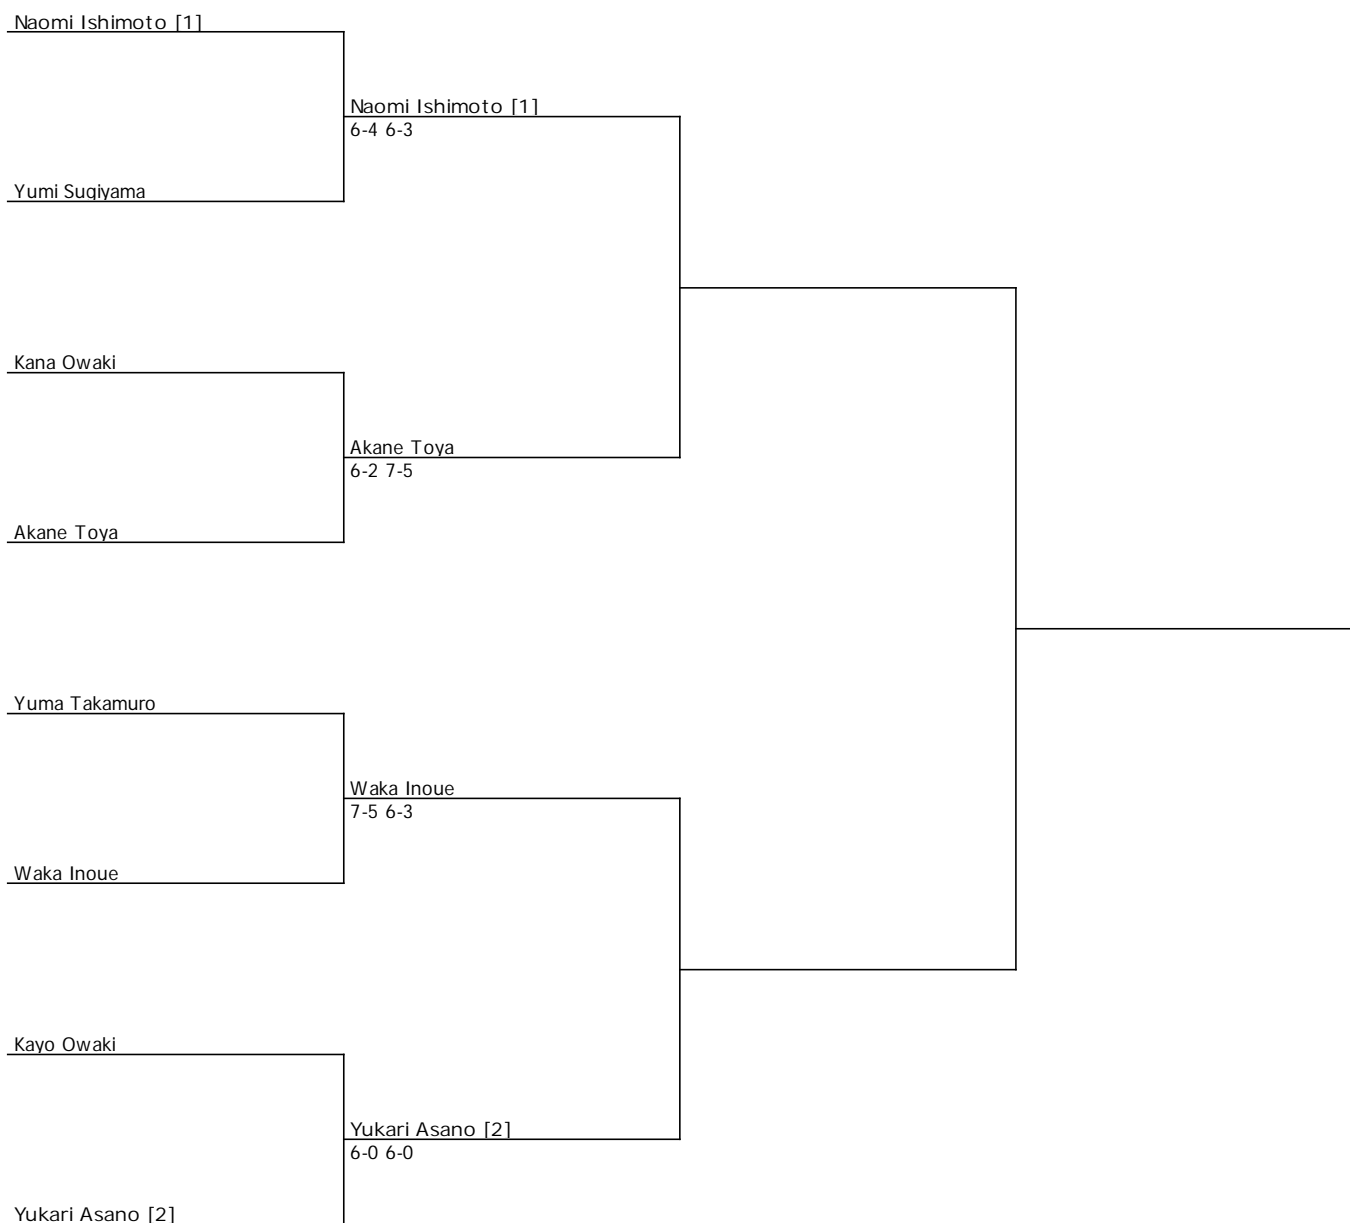

Osaka Open

UNIQLO Wheelchair Tennis Tour

WSC - WOMEN'S SINGLES
CONSOLATION CONSOLATION

Week of
26 SEP 2019

City, Country
Osaka City, JPN

Tourn. Key
WC-ITFFS-JPN-04A-2019

ITF Referee
Mayumi Kaibara

Quarterfinals	Semifinals	Final	Winner

	# Seeded Players 1 Naomi Ishimoto 2 Yukari Asano	# Alternates	Replacing	www.itftennis.com Draw date/time: 26 SEP 2019 15:56 Last Direct Acceptance
				Player representatives Yumi Sugiyama
				Signature Mayumi Kaibara