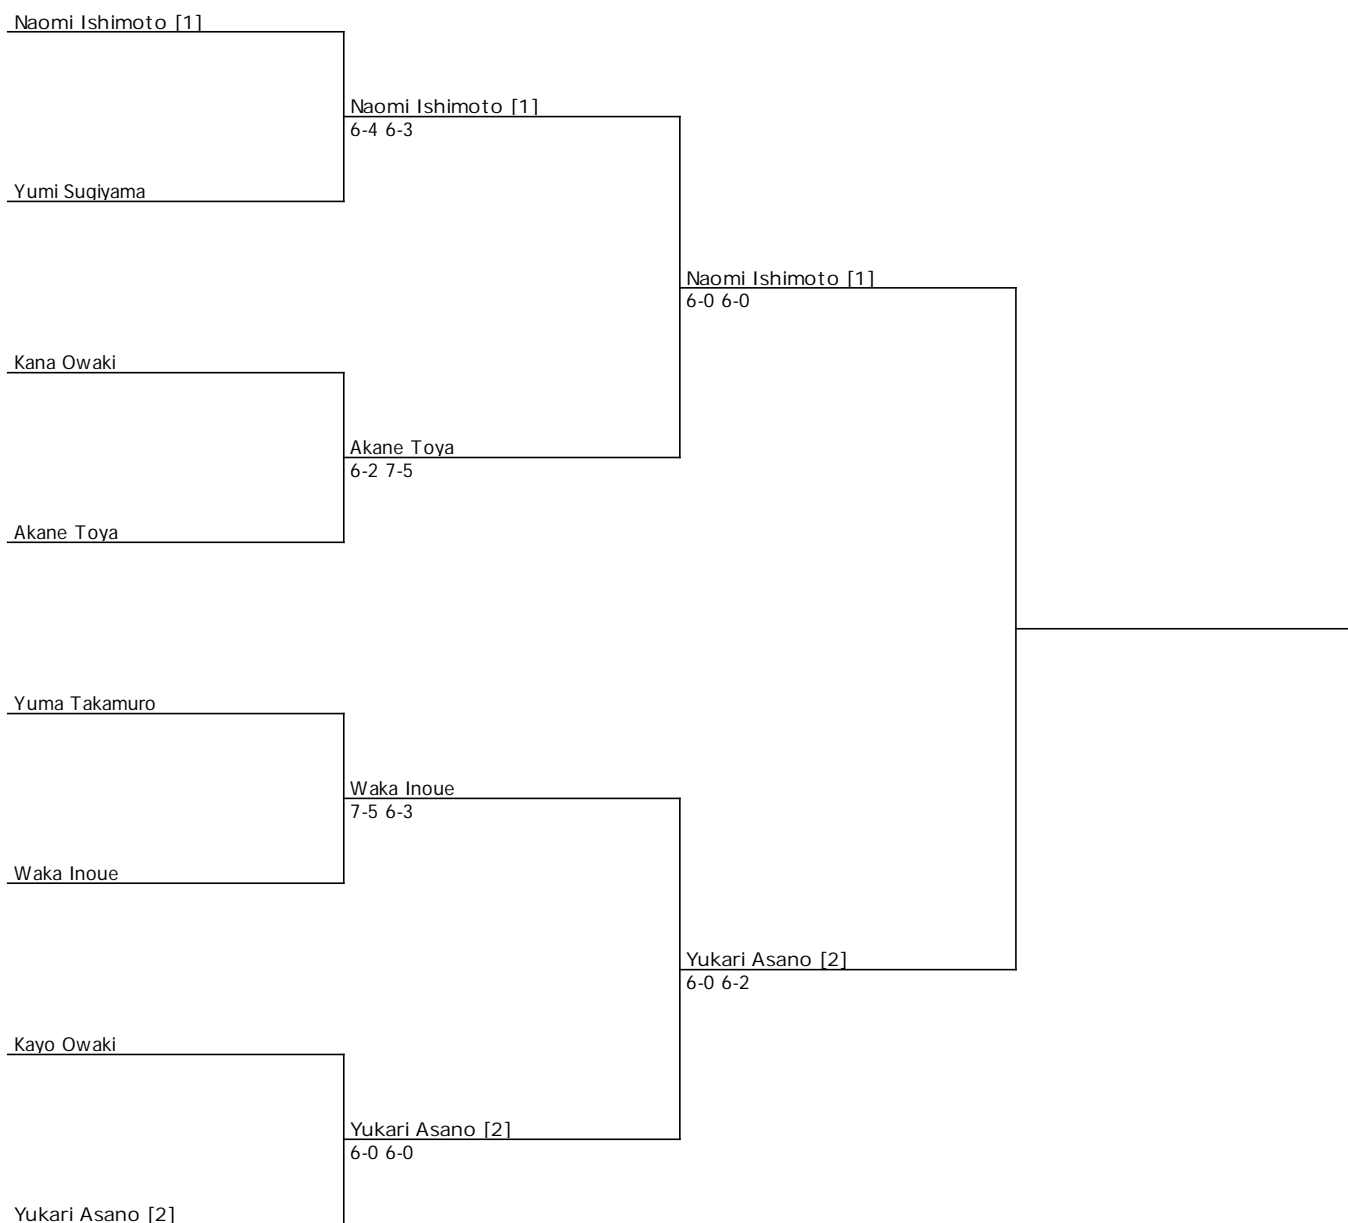

Osaka Open

UNIQLO Wheelchair Tennis Tour

WSC - WOMEN'S SINGLES
CONSOLATION CONSOLATION

UNIQLO
WHEELCHAIR
TENNIS TOUR

Week of
26 SEP 2019

City, Country
Osaka City, JPN

Tourn. Key
WC-ITFFS-JPN-04A-2019

ITF Referee
Mayumi Kaibara

Quarterfinals

Semifinals

Final

Winner

	# Seeded Players	# Alternates	Replacing	www.itftennis.com Draw date/time: 26 SEP 2019 15:56 Last Direct Acceptance
	1 Naomi Ishimoto			Player representatives Yumi Sugiyama
	2 Yukari Asano			Signature Mayumi Kaibara