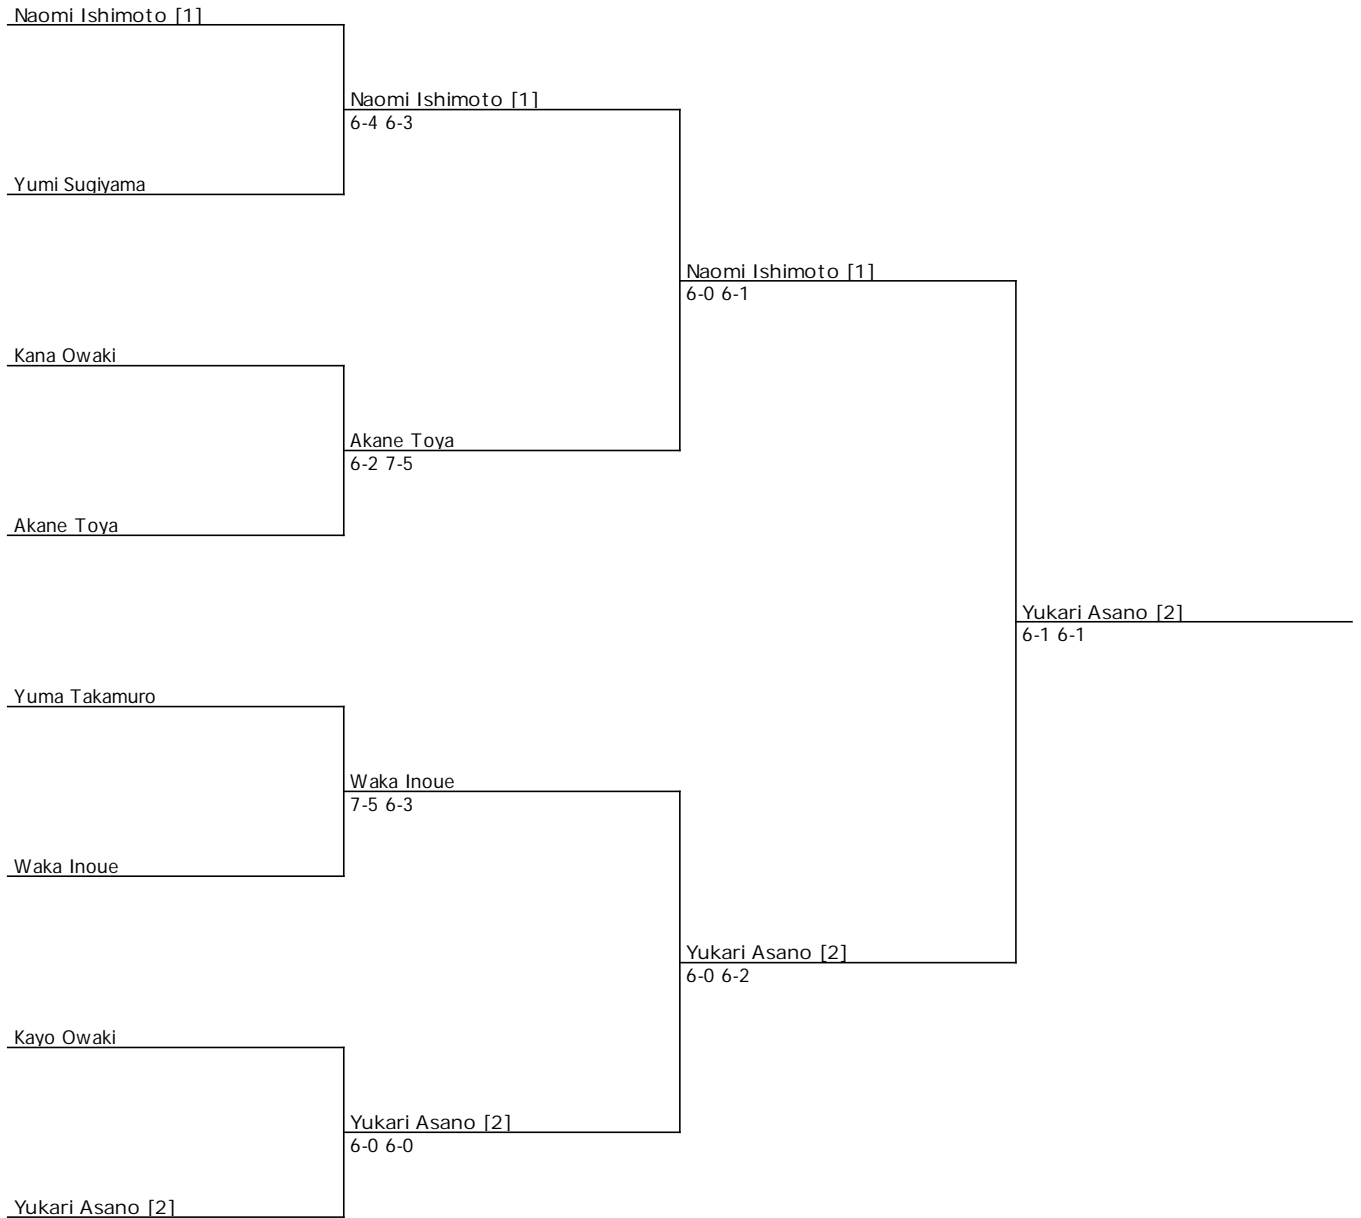

Osaka Open

UNIQLO Wheelchair Tennis Tour

WSC - WOMEN'S SINGLES
CONSOLATION CONSOLATION

Week of
26 SEP 2019

City, Country
Osaka City, JPN

Tourn. Key
WC-ITFFS-JPN-04A-2019

ITF Referee
Mayumi Kaibara

Quarterfinals

Semifinals

Final

Winner

www.itftennis.com

	# Seeded Players	# Alternates	Replacing	Draw date/time: 26 SEP 2019 15:56
	1 Naomi Ishimoto			Last Direct Acceptance
	2 Yukari Asano			Player representatives Yumi Sugiyama
				Signature Mayumi Kaibara